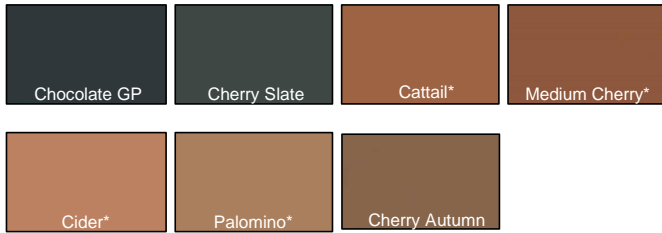

Background Marker Glaze Hang-Up

M293-0001 Mocha Java Glaze 1068150*
M293-0002 Tuscan (Sumatra) 15752017 Oyster*
M293-0004 Desert (Toasted) 15752041*

M293-4001 Ebony/Black 9731200BKH*

Background Marker Touch-Up

M294-0213 Lagoon

M294-0247 Dover White SWP

M294-0262 Rocky Mountain Sky*

M294-0263 Cattail*

M294-0264 Medium Cherry*

M294-0265 Cider*

M294-0266 Palomino*

M294-0268 Light Greige SWP*

M294-0269 Hale Navy SWP*

Hard Fill

M310-0184 Chocolate GP

M310-0215 Cherry Slate

M310-0263 Cattail*

M310-0264 Medium Cherry*

M310-0265 Cider*

M310-0266 Palomino*

M310-0267 Cherry Autumn

Blendal Stick

M340-0097 Rainwater*

Dye Concentrate

M561-000 Bordeaux

M561-057 Green

M561-059 Yellow

M561-060 Orange