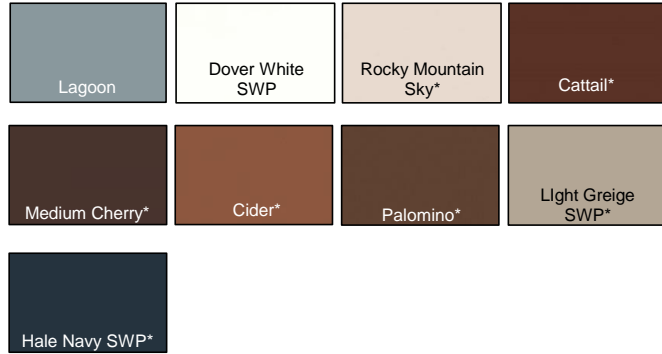

Background Marker Glaze Hang-Up

M293-0001 Mocha Java Glaze 1068150*
M293-0002 Tuscan (Sumatra) 15752017 Oyster*
M293-0004 Desert (Toasted) 15752041*

M293-4001 Ebony/Black 9731200BKH*

Background Marker Touch-Up

M294-0213 Lagoon

M294-0247 Dover White SWP

M294-0262 Rocky Mountain Sky*

M294-0263 Cattail*

M294-0264 Medium Cherry*

M294-0265 Cider*

M294-0266 Palomino*

M294-0268 Light Greige SWP*

M294-0269 Hale Navy SWP*

Hard Fill

M310-0184 Chocolate GP

M310-0215 Cherry Slate

M310-0263 Cattail*

M310-0264 Medium Cherry*

M310-0265 Cider*

M310-0266 Palomino*

M561-224 Black

M561-242 Red

M561-249 Perfect Brown

M561-414 Blue

Patchal® Putty

M734-0079 Husk

M734-0081 Suede

M734-0210 London Skyline KMC FL075