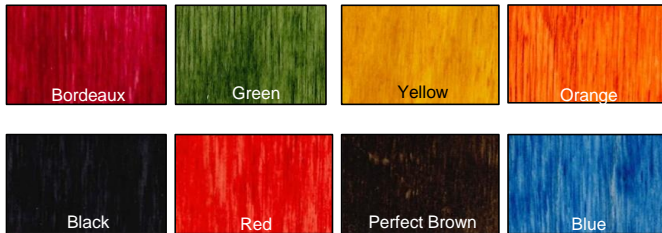

M294-0213 Lagoon

M294-0247 Dover White SWP

M294-0262 Rocky Mountain Sky*

M294-0263 Cattail*

M294-0264 Medium Cherry*

M294-0265 Cider*

M294-0266 Palomino*

M294-0268 Light Greige SWP*

M294-0269 Hale Navy SWP*

Hard Fill

M310-0184 Chocolate GP

M310-0215 Cherry Slate

M310-0263 Cattail*

M310-0264 Medium Cherry*

M310-0265 Cider*

M310-0266 Palomino*

M310-0267 Cherry Autumn

Blendal Stick

M340-0097 Rainwater*

Dye Concentrate

M561-000 Bordeaux

M561-057 Green

M561-059 Yellow

M561-060 Orange

M561-224 Black

M561-242 Red

M561-249 Perfect Brown

M561-414 Blue

Patchal® Putty

M734-0079 Husk

M734-0081 Suede

M734-0210 London Skyline KMC FL075