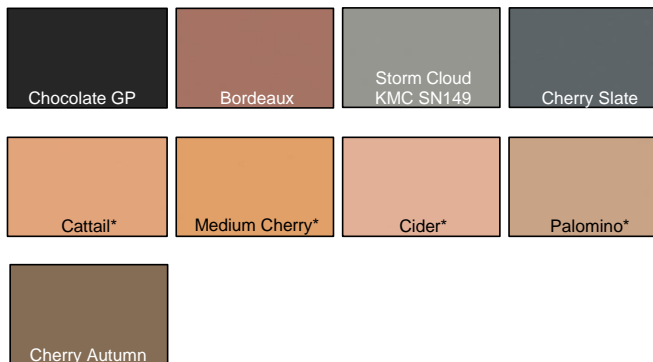

NEW PRODUCTS

PO Box 22000, Hickory, NC 28603 • Customer Service: Toll Free 800-545-0047 • www.mohawkfinishing.com

Tone Finish Toner

- M101-0184 Chocolate GP
- M101-0201 Bordeaux
- M101-0211 Storm Cloud KMC SN149
- M101-0215 Cherry Slate
- M101-0263 Cattail***
- M101-0264 Medium Cherry***
- M101-0265 Cider***
- M101-0266 Palomino***
- M101-0267 Cherry Autumn

Colored Lacquer Enamel Aerosol

- M104-0210 London Skyline KMC PT175
- M104-4226 Brigett

Leather Repair Basecoat

- M109-3017 Chicago Blue

Sand Thru Stick

- M211-0016 Honey
- M211-0017 Oregano
- M211-0018 Harvest
- M211-0019 Butterscotch

M230-0226 Aged River Rock
 M230-0228 Aged Concrete
 M230-0230 Aged Papyrus
 M230-0231 Extra White SWP

M230-0239 Bonsai*

M230-0242 Burmese
 M230-0243 Smokey Blue SWP
 M230-0244 Linen SWP
 M230-0245 Light Mocha SWP
 M230-0246 Sandstone SWP
 M230-0252 Merlot SWP
 M230-0253 Russet SWP
 M230-0254 Coffee SWP
 M230-0255 Midnight SWP
 M230-0256 Brandy SWP
 M230-0257 Tawny SWP
 M230-0258 Dusk SWP

M561-224 Black

M561-242 Red

M561-249 Perfect Brown

M561-414 Blue

Patchal® Putty

M734-0079 Husk

M734-0081 Suede

M734-0210 London Skyline KMC FL075